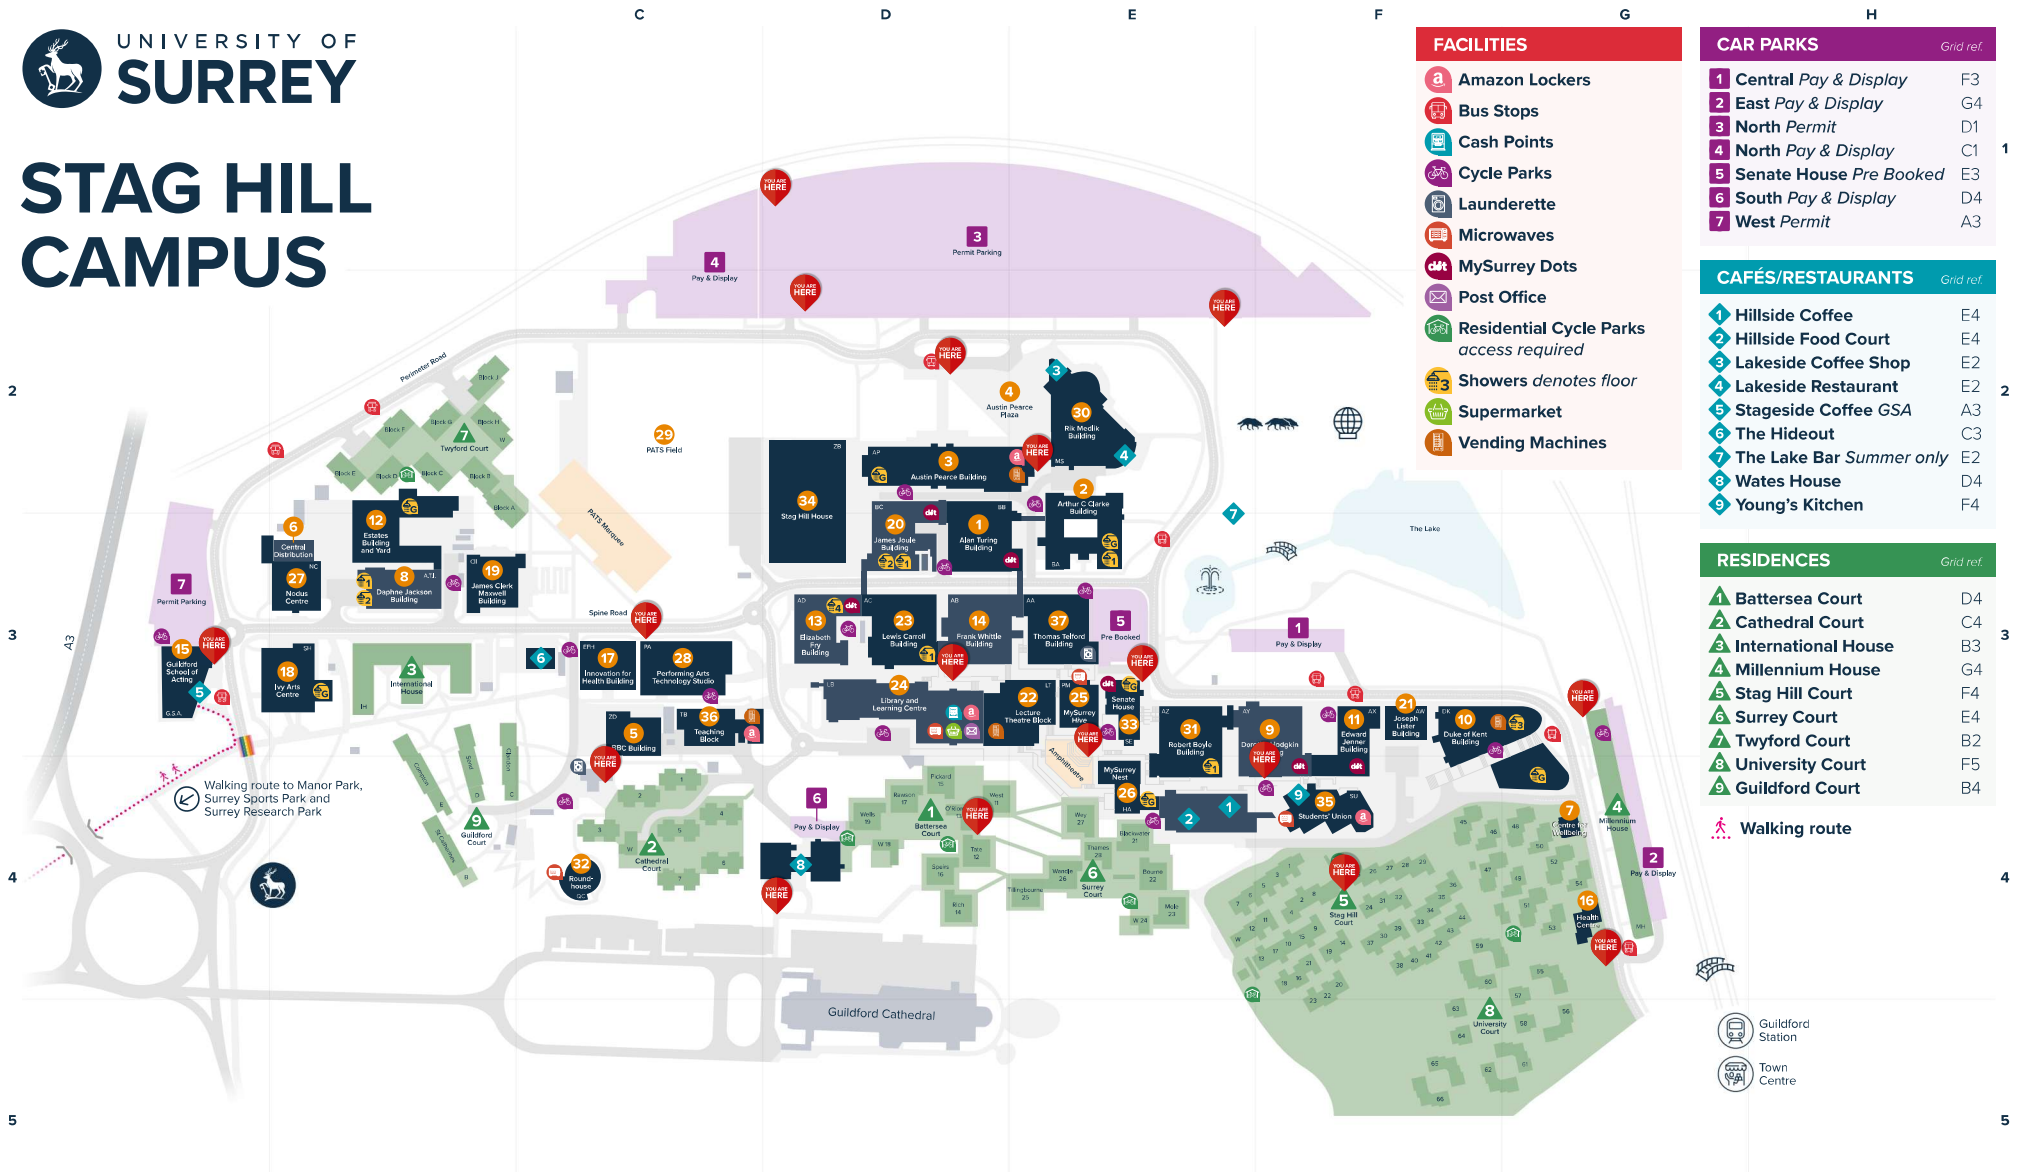

STAG HILL CAMPUS

FACILITIES

- Amazon Lockers
- Bus Stops
- Cash Points
- Cycle Parks
- Launderette
- Microwaves
- MySurrey Dots
- Post Office
- Residential Cycle Parks
  access required
- Showers *denotes floor*
- Supermarket
- Vending Machines

CAR PARKS

Number	Name	Grid ref.
1	Central Pay & Display	F3
2	East Pay & Display	G4
3	North Permit	D1
4	North Pay & Display	C1
5	Senate House Pre Booked	E3
6	South Pay & Display	D4
7	West Permit	A3

CAFÉS/RESTAURANTS

Number	Name	Grid ref.
1	Hillside Coffee	E4
2	Hillside Food Court	E4
3	Lakeside Coffee Shop	E2
4	Lakeside Restaurant	E2
5	Stageside Coffee GSA	A3
6	The Hideout	C3
7	The Lake Bar <i>Summer only</i>	D2
8	Wates House	E4
9	Young's Kitchen	F4

RESIDENCES

Number	Name	Grid ref.
1	Battersea Court	D4
2	Cathedral Court	C4
3	International House	B3
4	Millennium House	G4
5	Stag Hill Court	F4
6	Surrey Court	E4
7	Twyford Court	B2
8	University Court	F5
9	Guildford Court	B4

Walking route

Guildford Station
 Town Centre

ACADEMIC BUILDINGS/STUDENT ADVICE, SUPPORT AND FACILITIES

Number	Name	Grid ref.	Number	Name	Grid ref.	Number	Name	Grid ref.
1	Alan Turing Building, BB Rooms	D3	11	Edward Jenner Building, AX Rooms	F3	21	Joseph Lister Building, AW Rooms	F3
2	Arthur C Clarke Building, BA Rooms	E3	12	Estates Building and Yard	B3	22	Lecture Theatre Block, LTD, Lecture Theatres A-M and Griffiths Lecture Theatre	E3
3	Austin Pearce Building, AP Rooms	D2	13	Elizabeth Fry Building, AD Rooms	D3	23	Lewis Carroll Building, AC Rooms	D3
4	Austin Pearce Plaza	D2	14	Frank Whittle Building, AB Rooms	D3	24	Library and Learning Centre	D3
5	BBC Building	C3	15	Guildford School of Acting, GSA	A3	25	MySurrey Hive, Philip Marchant Building	E3
6	Central Distribution	B3	16	Health Centre	G4	26	MySurrey Nest, University Hall	E4
7	Centre for Wellbeing	G4	17	Innovation for Health Building, EFH	C3	27	Nodus Centre, NC Rooms	B3
8	Daphne Jackson Building, ATI Rooms	B3	18	Ivy Arts Centre	B3	28	Performing Arts Technology Studio, PATS	C3
9	Dorothy Hodgkin Building, AY Rooms	E3	19	James Clerk Maxwell Building, 5G/6G/C	B3	29	PATS Field	C2
10	Duke of Kent Building, DK Rooms	F3	20	James Joule Building, BC Rooms	D3	30	Rik Medlik Building, MS Rooms	E2
						31	Robert Boyle Building, AZ Rooms	E3
						32	Roundhouse - Faith and Reflection Centre	C4
						33	Senate House	E3
						34	Stag Hill House	D2
						35	Students' Union, Rubix, The Front Room, Hari's Bar	F4
						36	Teaching Block, TB Rooms	C3
						37	Thomas Telford Building, AA Rooms	E3