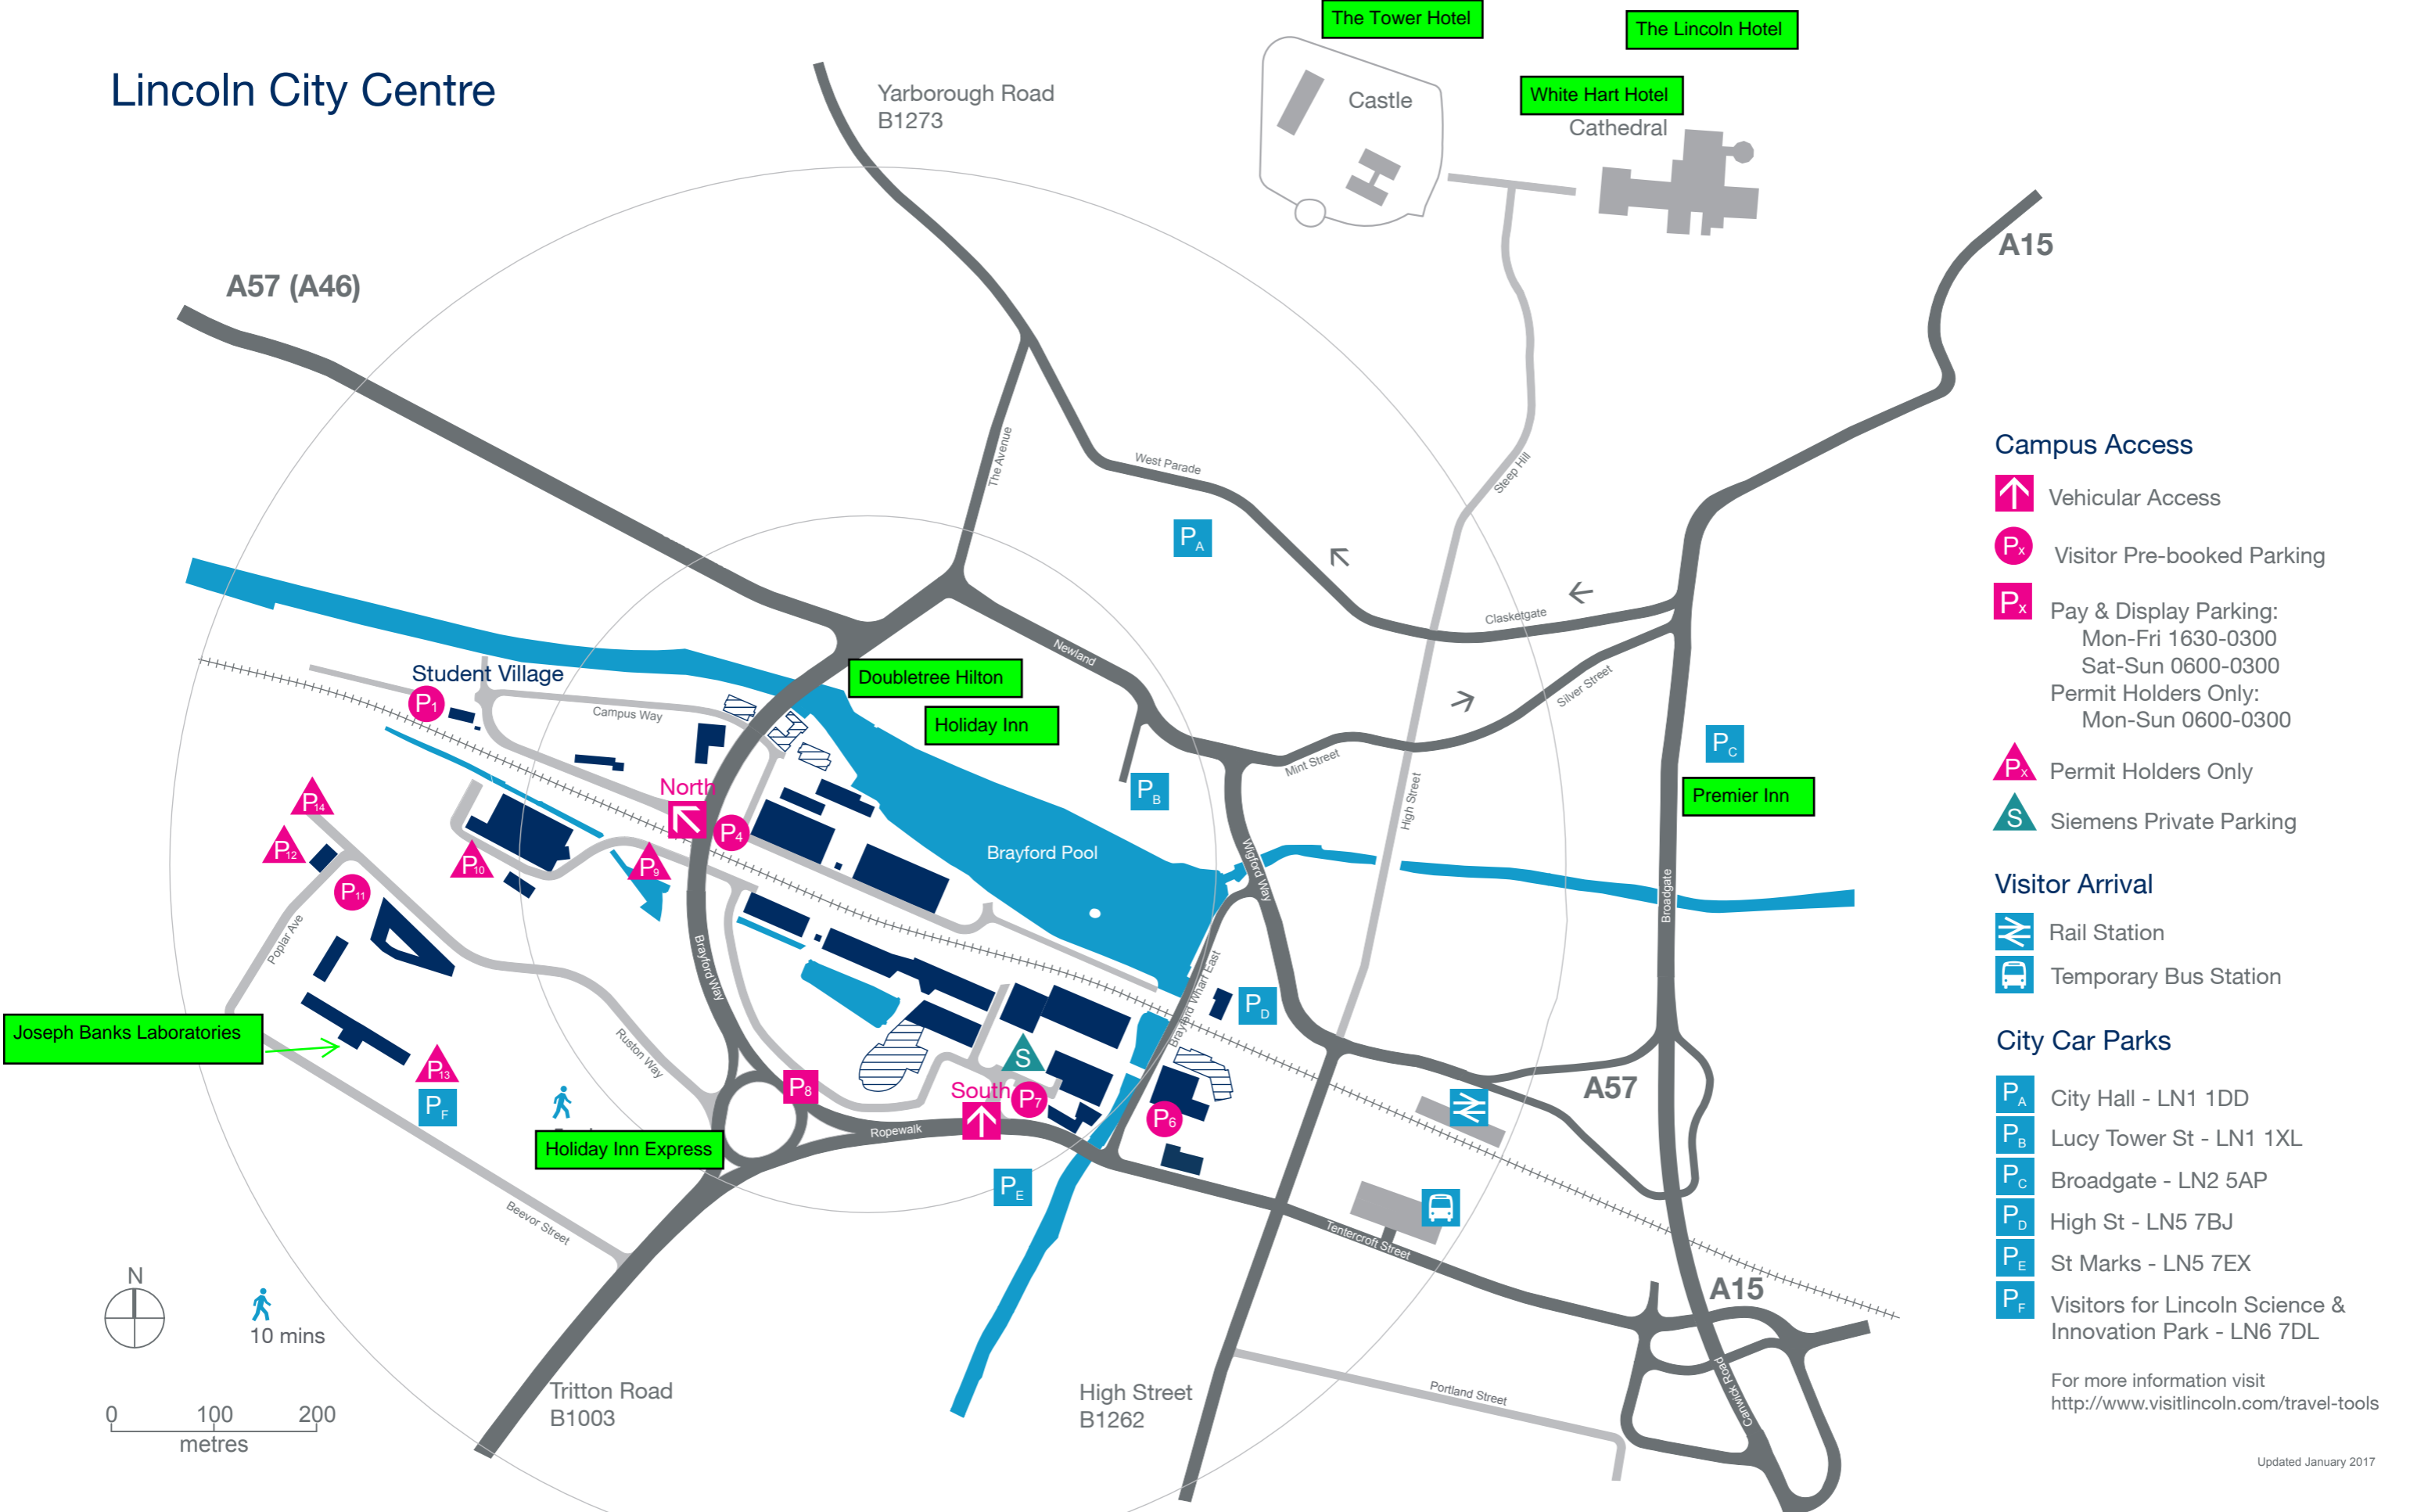

Lincoln City Centre

Campus Access

-  Vehicular Access
-  Visitor Pre-booked Parking
-  Pay & Display Parking:
Mon-Fri 1630-0300
Sat-Sun 0600-0300
Permit Holders Only:
Mon-Sun 0600-0300
-  Permit Holders Only
-  Siemens Private Parking

Visitor Arrival

-  Rail Station
-  Temporary Bus Station

City Car Parks

-  P_A City Hall - LN1 1DD
-  P_B Lucy Tower St - LN1 1XL
-  P_C Broadgate - LN2 5AP
-  P_D High St - LN5 7BJ
-  P_E St Marks - LN5 7EX
-  P_F Visitors for Lincoln Science & Innovation Park - LN6 7DL

For more information visit
<http://www.visitlincoln.com/travel-tools>

Updated January 2017

University of Lincoln
Brayford Pool
Lincoln LN6 7TS
United Kingdom

lincoln.ac.uk
Tel: 01522 882000
Minicom: 01522 886055