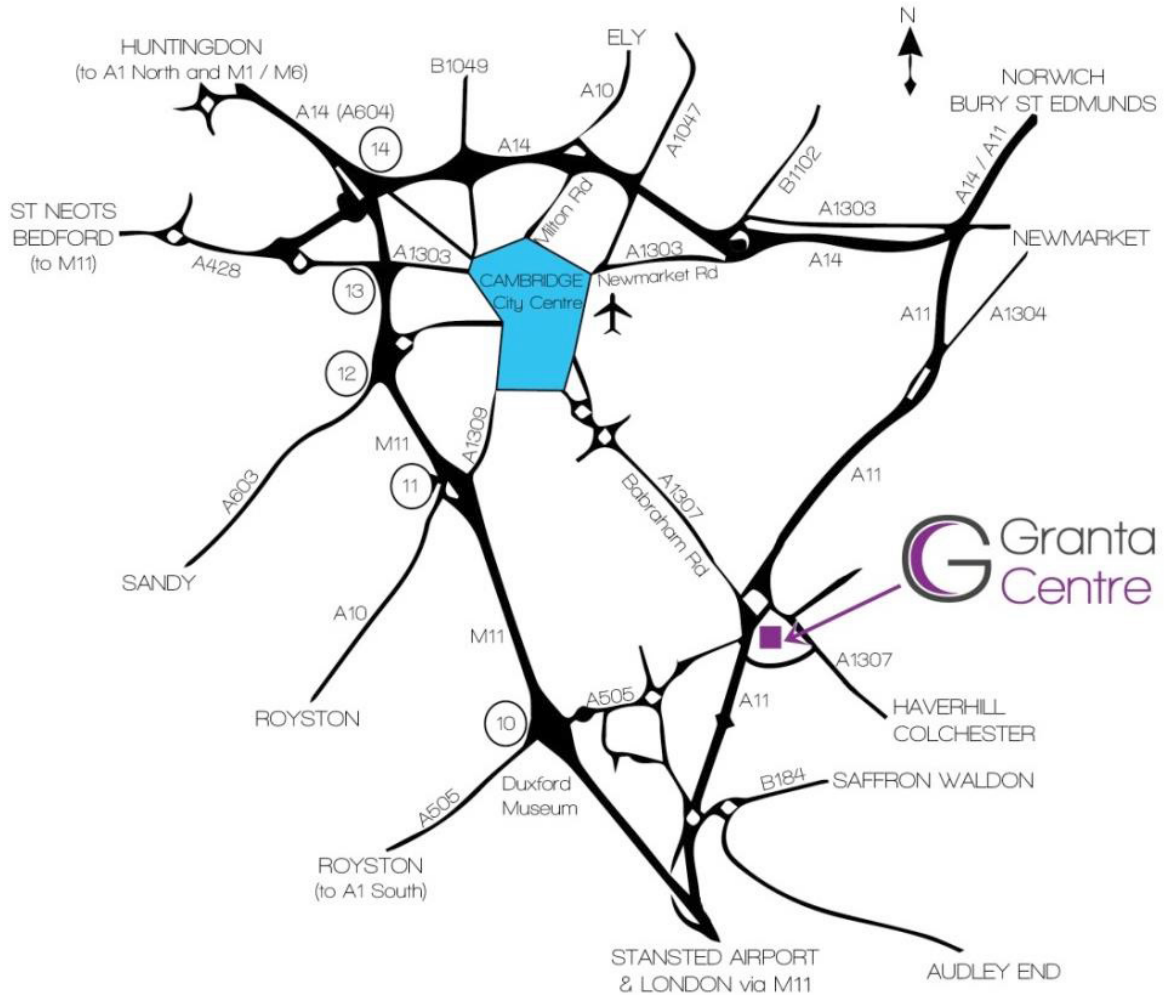

## How to find Granta Park

Granta Park is easily accessible from main road, rail and train networks.  
Please contact us if you require further information on any of these routes.

Sat Nav: CB21 6AL

Granta Park, Gt Abington, Cambridge 01223 899572

## How to find us on Granta Park

The Granta Centre is co-located with TWI on Granta Park. Please enter the park in the right-hand lane alongside Security, then turn right at the roundabout and follow the Granta Centre signs to reception, **ensuring that you take the first left past the staff car park.**